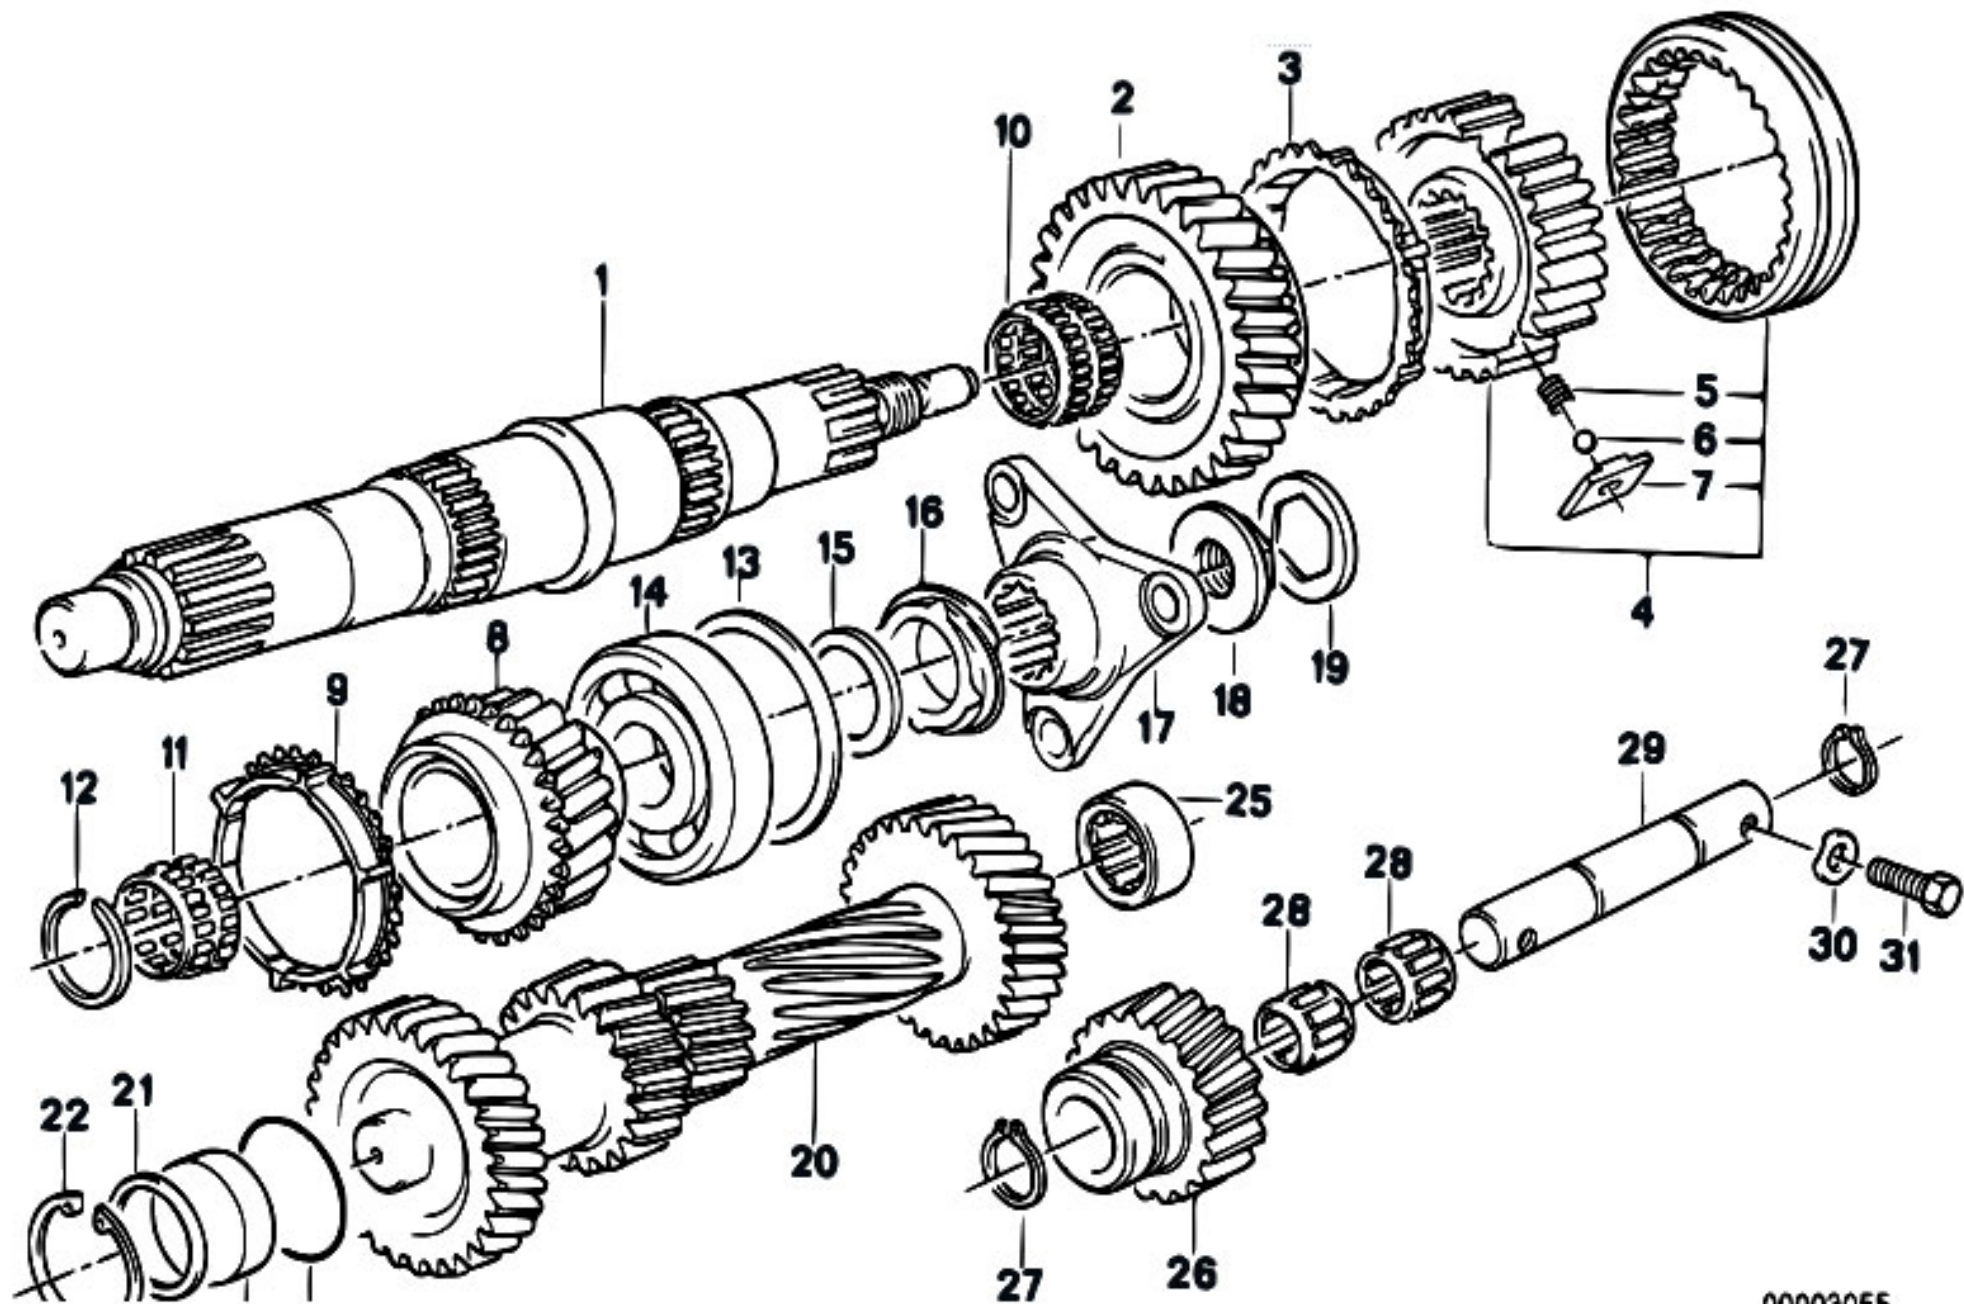

00003055

1	00000000000		0.00	~~€0.00~~	$
2	23221228283	Original OEM part	0.100 kg	461.23	~~€488.91~~ $
3	23231228041	Original OEM part	0.100 kg	68.27	~~€72.37~~ $
4	23221228283	Original OEM part	0.100 kg	461.23	~~€488.91~~ $
5	23231224059	Original OEM part	0.100 kg	7.37	~~€7.81~~ $
6	07119986270	Original OEM part	0.100 kg	0.23	~~€0.24~~ $
7	23231224098	Original OEM part	0.100 kg	13.41	~~€14.21~~ $
8	00000000000			0.00	~~€0.00~~ $
9	23231224431	Original OEM part	0.100 kg	128.46	~~€136.16~~ $
10	23221224060	Original OEM part	0.100 kg	16.07	~~€17.03~~ $
10	23221224067	Original OEM part	0.100 kg	9.65	~~€10.23~~ $
11	23221224097	Original OEM part	0.100 kg	13.96	~~€14.80~~ $
12	23221224112	Original OEM part	0.100 kg	7.42	~~€7.87~~ $
12	23221224113	Original OEM part	0.100 kg	4.30	~~€4.56~~ $
12	23221224114	Original OEM part	0.100 kg	9.38	~~€9.94~~ $
12	23221224174	Original OEM part	0.100 kg	6.51	~~€6.91~~ $
13	23221224086	Original OEM part	0.100 kg	14.61	~~€15.49~~ $
13	23221224087	Original OEM part	0.100 kg	14.19	~~€15.04~~ $
13	23221224088	Original OEM part	0.100 kg	14.50	~~€15.37~~ $
14	23121228292	Original OEM part	0.100 kg	136.36	~~€144.54~~ $
15	23221224209	Original OEM part	0.100 kg	27.41	~~€29.06~~ $
16	23221200795	Original OEM part	0.100 kg	60.97	~~€64.63~~ $
17	23211224091	Original OEM part	0.100 kg	159.07	~~€168.61~~ $
18	33121200258	Original OEM part	0.100 kg	5.54	~~€5.87~~ $
19	23211490120	Securing plate	0.010 kg	2.65	~~€2.81~~ $
20	23211228251	Original OEM part	0.100 kg	263.97	~~€279.81~~ $
21	23221224092	Original OEM part	0.100 kg	8.50	~~€9.01~~ $
21	23221224093	Original OEM part	0.100 kg	13.26	~~€14.05~~ $
21	23221224094	Original OEM part	0.100 kg	8.39	~~€8.90~~ $
21	23221224095	Original OEM part	0.100 kg	8.62	~~€9.14~~ $
21	23221224096	Original OEM part	0.100 kg	6.69	~~€7.09~~ $
22	23221224078	Original OEM part	0.100 kg	8.52	~~€9.03~~ $
23	23211228152	Original OEM part	0.100 kg	7.62	~~€8.08~~ $
24	23121224076	Original OEM part	0.100 kg	35.57	~~€37.71~~ $
25	23121282566	Roller bushing 44X25X19,65	0.100 kg	30.90	~~€32.75~~ $
26	23221224115	Original OEM part	0.100 kg	184.94	~~€196.04~~ $
27	23221224109	Lock Ring 20X1,2	0.020 kg	3.08	~~€3.27~~ $
28	23211204207	NEEDLE CAGE 26X20X17	0.020 kg	30.05	~~€31.85~~ $
29	23211224110	Original OEM part	0.100 kg	28.22	~~€29.91~~ $
30	07119932095	WAVE WASHER B8	0.001 kg	0.04	~~€0.04~~ $
31	34331152651	Original OEM part	0.100 kg	12.92	~~€13.70~~ $